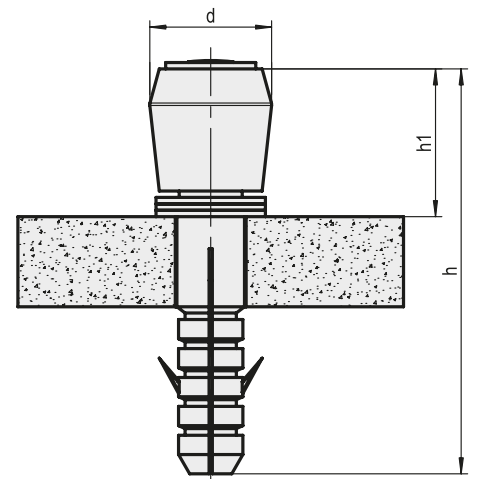

# GUIDE ROLLERS WITH DOWEL

ST

Rollen aus Nylon

nylon rollers

| Artikelnummer<br>Art. No.: | Maße / Measures (mm) |     |    |
|----------------------------|----------------------|-----|----|
|                            | D                    | H   | h  |
| 1.71.0474.0                | 38                   | 95  | 32 |
| 1.71.0475.0                | 75                   | 115 | 50 |

**Hinweis:**

- Rollen aus Nylon

**Please note:**

- Rollers in nylon

| Ausführung<br>Dimensions | Artikelnummer<br>Art. No.: | Maße / Measures (mm) |     |    |
|--------------------------|----------------------------|----------------------|-----|----|
|                          |                            | d                    | h   | h1 |
| 1                        | 1.71.0502.0                | 12                   | 42  | 17 |
| 2                        | 1.71.0503.0                | 19                   | 63  | 23 |
| 3                        | 1.71.0504.0                | 32                   | 99  | 39 |
| 4                        | 1.71.0505.0                | 50                   | 109 | 49 |